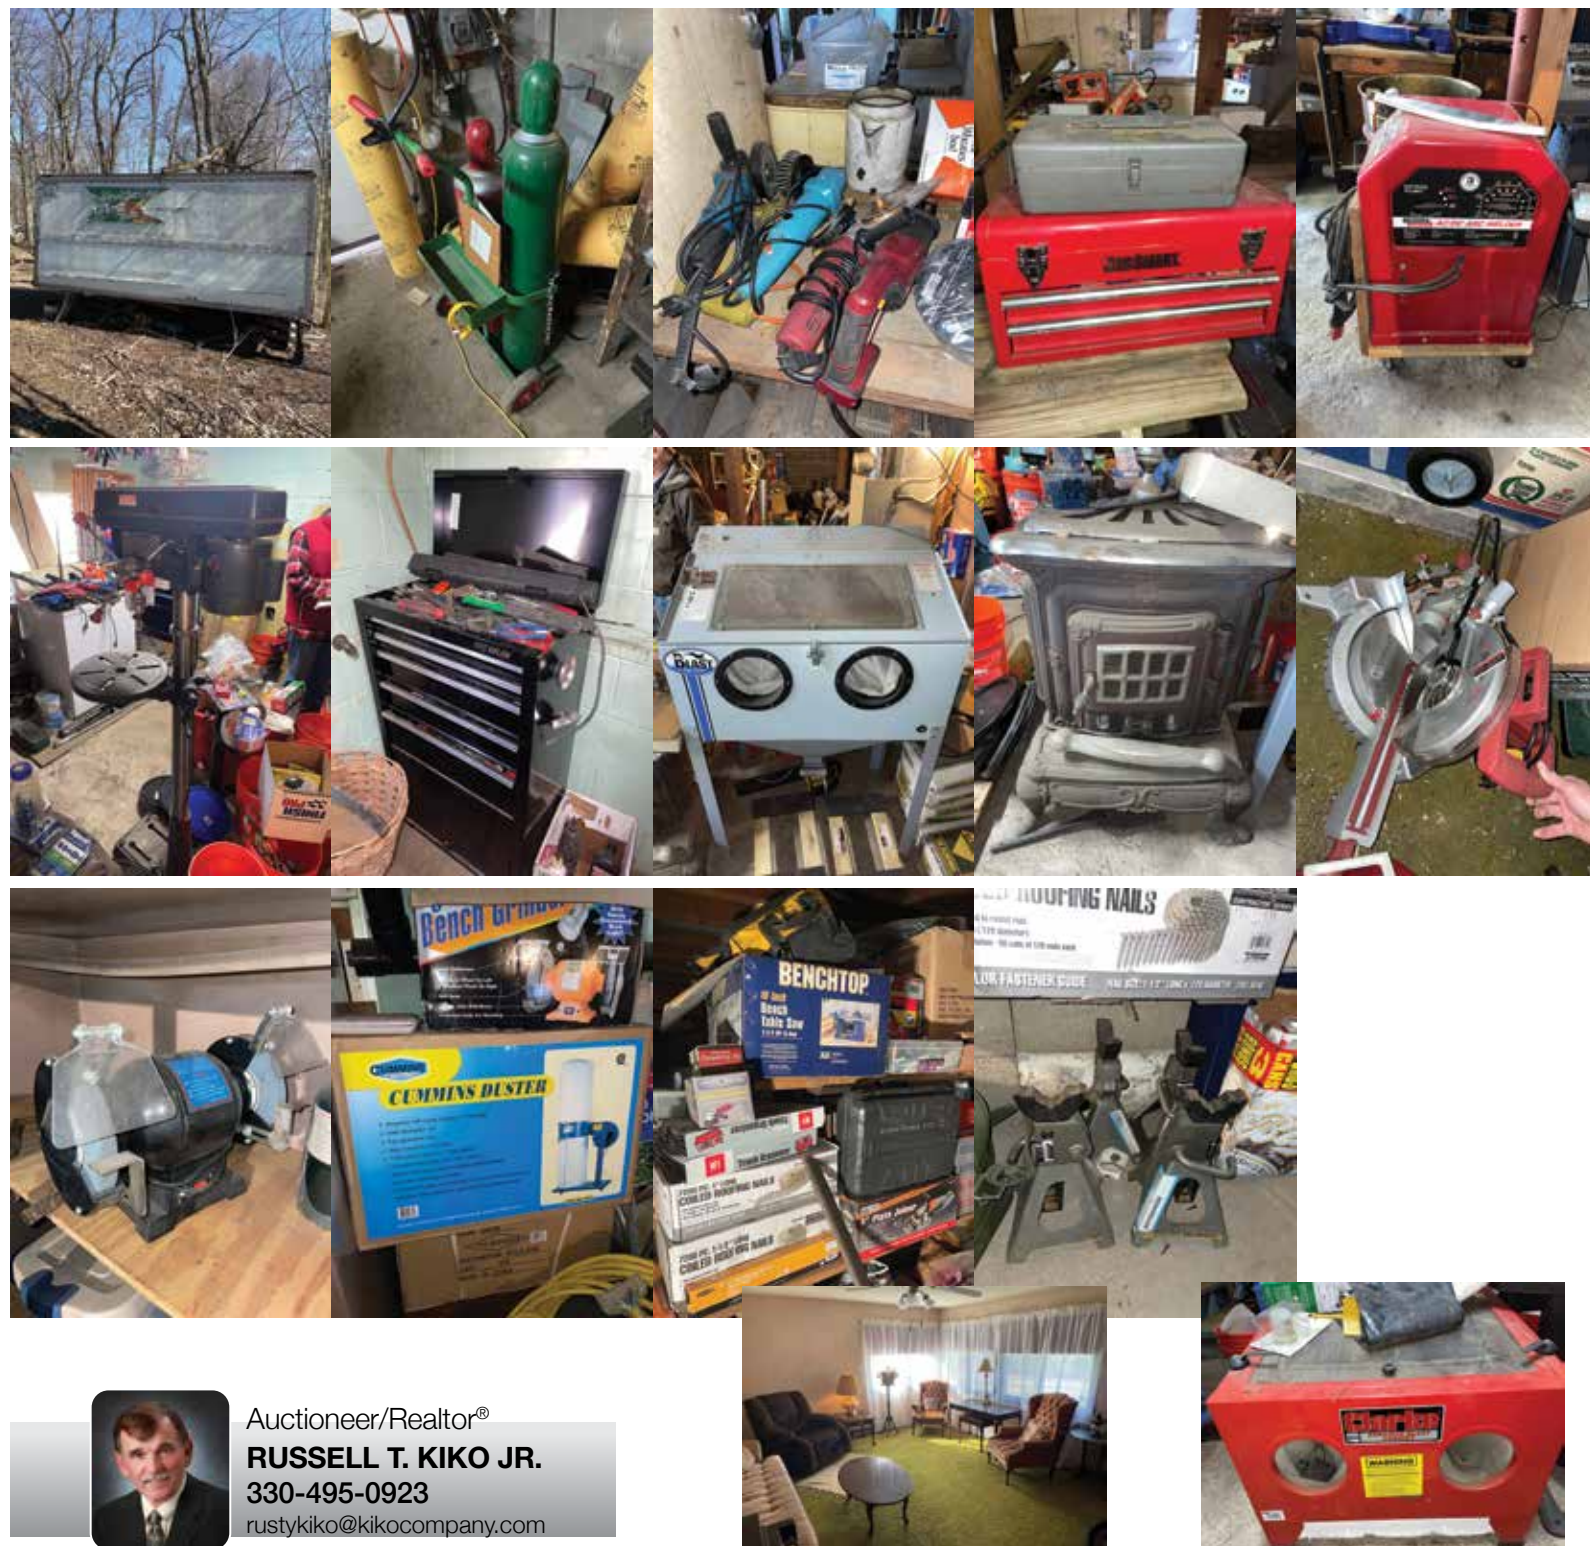

NOTE: Most all new and never used. Two auction rings. Bring a friend. Lunch stand.

TERMS ON CHATTELS: Driver's license or State ID required to register for bidder number. Cash, Check, Debit Card, Visa, or Master Card accepted. 4% buyer's premium on all sales; 4% waived for cash or check when paid sale day. Information is believed to be accurate but not guaranteed. Multi Par auction process may be used.

Auction By Order Of:

Jennifer Aukerman, executrix of the Wilbur Griffith Estate, Columbiana Co. Case #2002ES385

Auctioneer/Realtor®
RUSSELL T. KIKO JR.
330-495-0923
rustykiko@kikocompany.com

800-533-5456 | kikoauctions.com